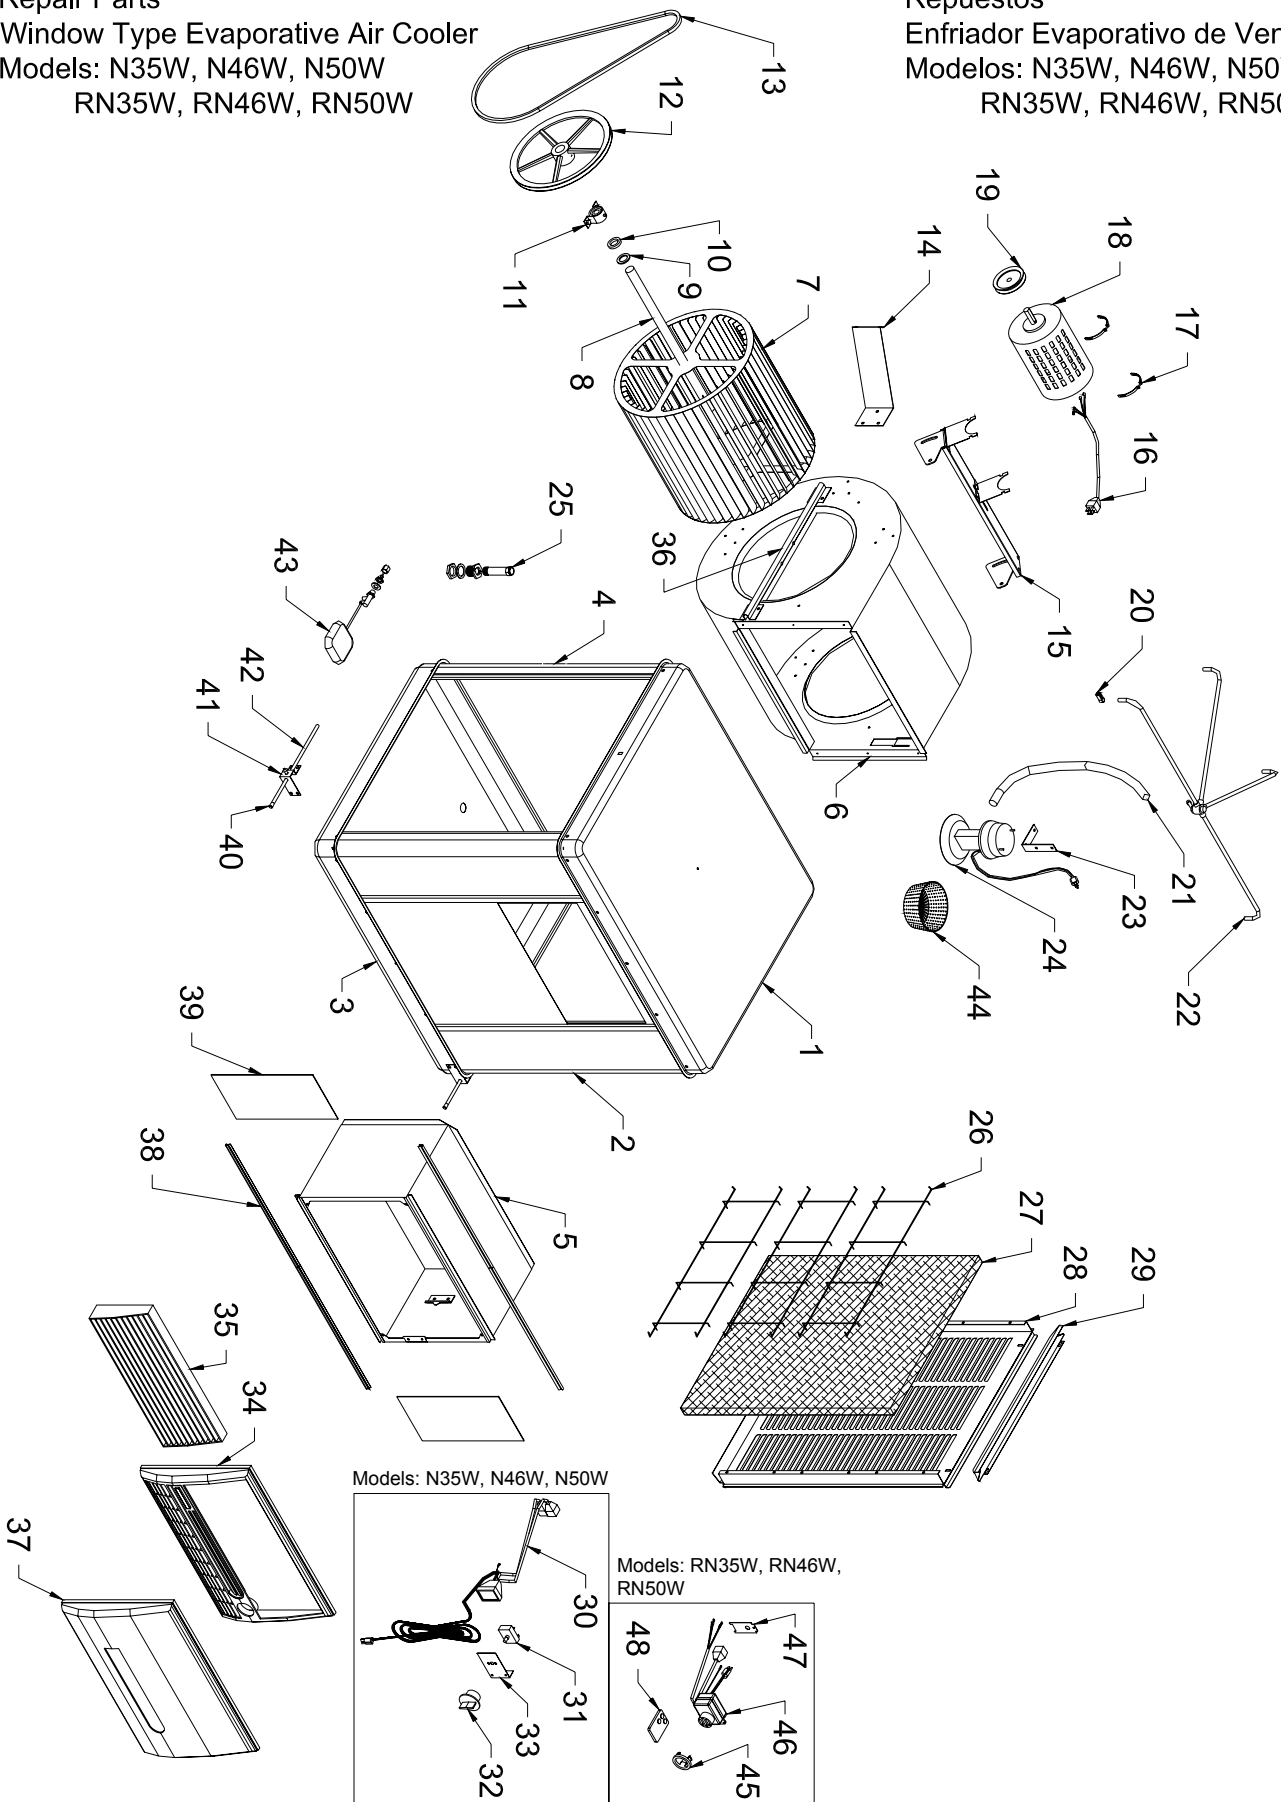

Repair Parts

Item	N35W Part No.	N45W Part No.	N50W Part No.	Description
1	70735	70738	71090	Top
2	70737	70740	70740	Front
3	70736	70739	70759	Bottom
4	504242	504245	504245	Corner Post – Plain
4*	504243	504246	504246	Corner Post – W/Float Valve Hole
5	70808	70808	70808	Duct
6	70806	70744	70744	Blower Housing
7	30318	30322	30322	Blower Wheel
8	30241	30238-02	30238-02	Blower Shaft
9	501244	501241	501241	Fiber Washer
10	524330	524331	524331	Set Collar
11	583000	60PB	60PB	Bearing
12	583009	583091	583091	Blower Pulley
13	582093	582030	582030	Belt
14	504302	504289	504296	Blower Brace
15	515160	512574	512574	Motor Mount
16	595121	595121	595121	Motor Cord
17	524162	524162	524162	Motor Saddle Clamps
18	581188	581188	50310	Motor
19	31085	31085	300FP	Motor Pulley
20	***	***	***	Water Tube Holder
21	598474	598474	598472	Water Hose
22	512551	512550	512548	Water Distributor
23	71098	70488	70488	Pump Bracket
24	506669	506669	506669	Pump
25	70613	70613	70613	Overflow Kit
26	504253	504254	***	Pad Retainer (Side)
26	504255	504256	504256	Pad Retainer (Back)
27*	141N	120N	71099	Filter Set
27	516153	516157	***	Filter (Side)
27*	516155	503314	503314	Filter (Back)
28	504258	504262	***	Louver (Side)
28*	514260	504263	504263	Louver (Back)
29	504266	504267	***	Water Tray (Side)
29*	504268	504269	504269	Water Tray (Back)
**	70940	70944	***	Louver Assembly (Side)
**	70941	70945	70945	Louver Assembly (Back)
30	70655	70655	70655	Wiring Harness (manual units only)
31	524299	524299	524299	Switch (manual units only)
32	70664	70664	70664	Knob (manual units only)
33	70798	70798	70798	Switch Bracket (manual units only)
34	70658	70658	70658	Grill Frame, manual control units
	71145	71145	71145	Grill Frame, remote control units
35	70741	70741	70741	Sub-Vent Assembly
36	70925	70924	70924	Bearing Support
37	70667	70667	70667	Grill Cover (Sold separately)
38	70656	70656	70656	Side Sealer Channel
39	70618	70618	70618	Side Sealer
40	524344	524344	524344	Rubber Foot
41	504341	504341	504341	Spacer Rod
42	504337	504337	504337	Stand-Off Bracket
43	502389	502389	502389	Float
44	70801	70801	70801	Pump Basket
*	70804	70804	70804	Duct Mount Strip
45	71113	71113	71113	Dress Ring (remote units only)
46	71114	71114	71114	Electronic Control Assembly (remote units only)
47	71115	71115	71115	Lock Plate (remote units only)
48	71116	71116	71116	Remote Control (remote units only)

* Item not shown

** Contains louver, water tray, pad and pad retainers

*** Not used

Repair Parts
Window Type Evaporative Air Cooler
Models: N35W, N46W, N50W
RN35W, RN46W, RN50W

Repuestos
Enfriador Evaporativo de Ventana
Modelos: N35W, N46W, N50W
RN35W, RN46W, RN50W

Models: N35W, N46W, N50W

Models: RN35W, RN46W, RN50W