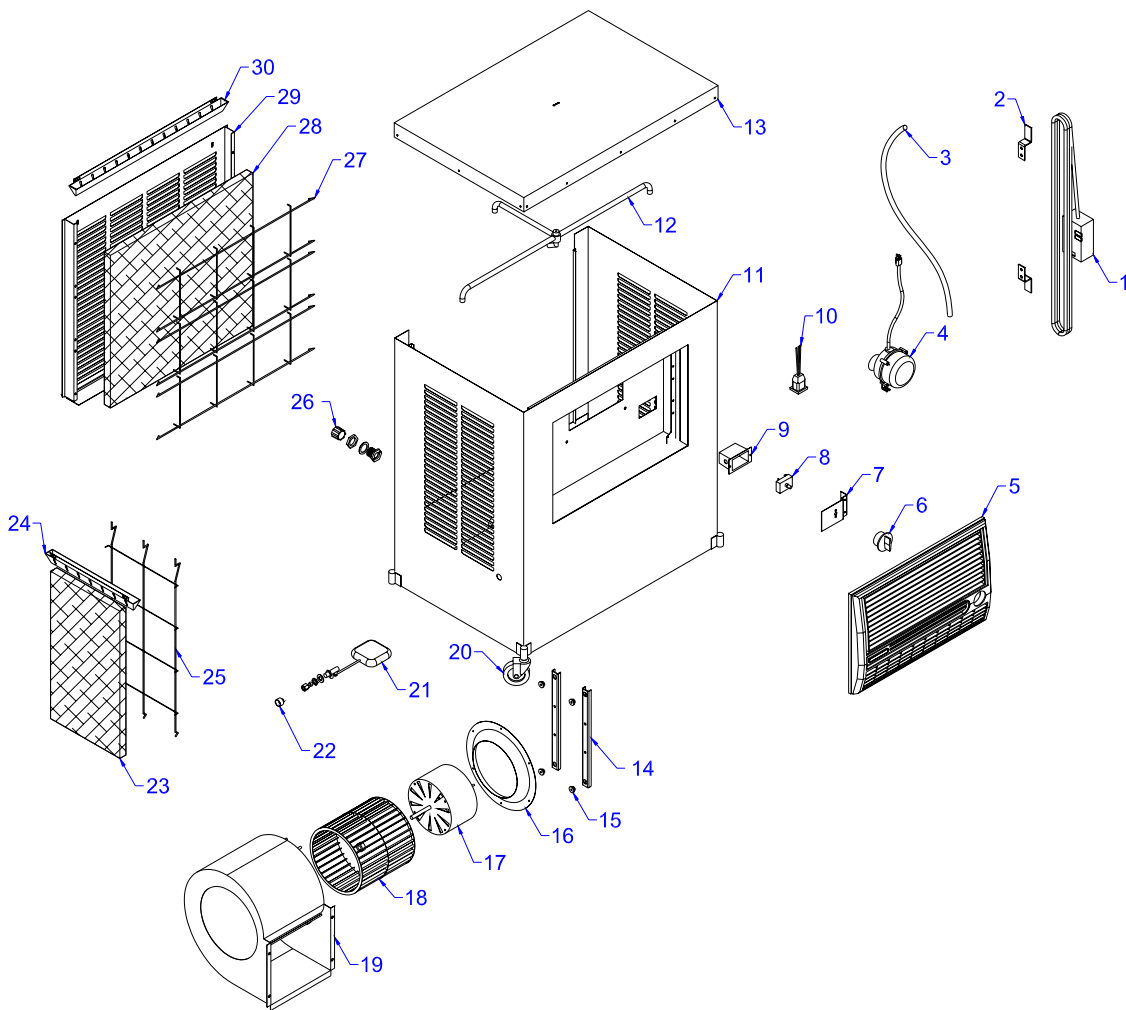

M400 & M500 REPLACEMENT PARTS

Item	M400 Part No.	M500 Part No.	Description	Item	M400 Part No.	M500 Part No.	Description
1	71014	71014	Power cord	20	30318	30322	Blower wheel
2	71033	71033	Cord wrap bracket	21	30241	30238-02	Shaft
3	70973	71027	Water hose	22	524330	524331	Set collar
4	71130	71130	Grill assembly	23	501244	501241	Fiber washer
5	71012	71030	Pump	24	583000	60PB	Bearing
6	71129	71129	Knob	25	70925	70924	Bearing support
7	70982	70982	Switch bracket	26	583009	583091	Blower pulley
8	524299	524299	Switch	27	582093	582030	Belt
9	595121T	595121T	Pump receptacle	28	71025	70955	Blower brace
10	595098T	595098T	Motor receptacle	29	325FP	325FP	Motor pulley
11	70965	71000	Cabinet	30	50310	30491	Motor
12	70967	70968	Water distributor	31	524162	524162	Motor clamps
14	70959	70958	Top	32	515160	70154	Motor support
15	71019	71019	Caster	33	595129	595129	Motor cord
16	524198	524198	Float	34	504254	504256	Pad retainer
17	71021	71021	Garden hose adapter	35	71103	71104	Pad
18	70980	70980	Drain assembly	36	70957	70956	Pad frame
19	70972	71026	Blower housing	37	504267	504269	Water tray

M300 REPLACEMENT PARTS

Item	M300 Part No.	Description	Item	M300 Part No.	Description
1	71014	Power cord	16	70425	Inlet ring
2	71033	Cord wrap bracket	17	70423	Motor
3	70973	Water hose	18	70424	Blower wheel
4	71012	Pump	19	70367	Blower housing
5	71130	Grill assembly	20	71019	Caster
6	71129	Knob	21	524198	Float
7	70982	Switch bracket	22	71021	Garden hose adapter
8	524299	Switch	23	71052	Pad (side)
9	524342	Switch box	24	504266	Tray (side)
10	595121T	Pump receptacle	25	70415	Pad retainer (side)
11	71006	Cabinet	26	70980	Drain assembly
12	71100	Water distributor	27	504255	Pad retainer (back)
13	70987	Top	28	71053	Pad (back)
14	70431	Motor mount	29	70375	Pad frame
15	589040	Rubber bushing	30	504268	Water tray (back)