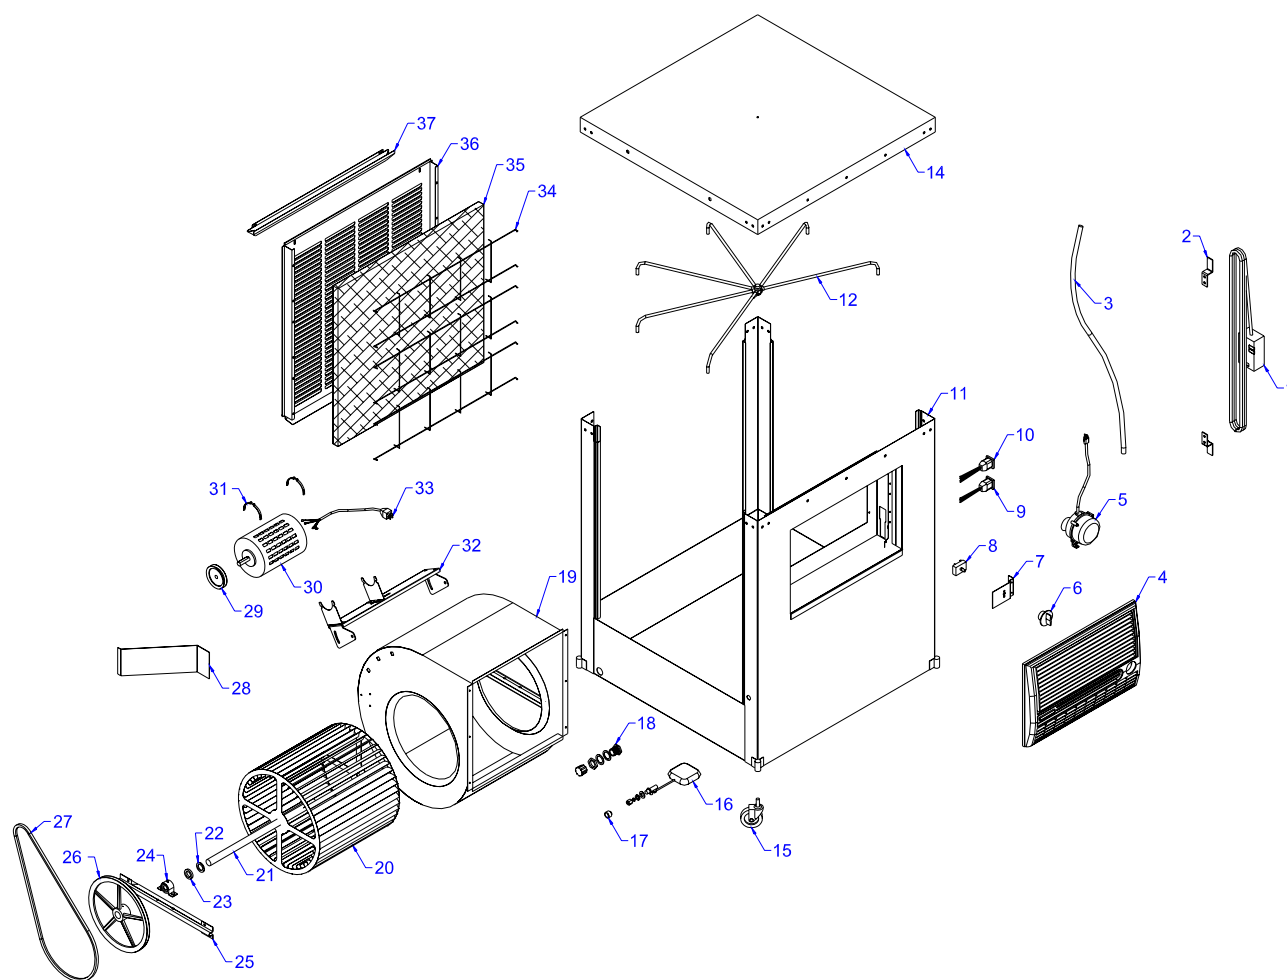

M400 & M500 REPLACEMENT PARTS

Item	M400 Part No.	M500 Part No.	Description	Item	M400 Part No.	M500 Part No.	Description
1	71014	71014	Power cord	20	30318	30322	Blower wheel
2	71033	71033	Cord wrap bracket	21	30241	30238-02	Shaft
3	70973	71027	Water hose	22	524330	524331	Set collar
4	71130	71130	Grill assembly	23	501244	501241	Fiber washer
5	71012	71030	Pump	24	583000	60PB	Bearing
6	71129	71129	Knob	25	70925	70924	Bearing support
7	70982	70982	Switch bracket	26	583009	583091	Blower pulley
8	524299	524299	Switch	27	582093	582030	Belt
9	595121T	595121T	Pump receptacle	28	71025	70955	Blower brace
10	595098T	595098T	Motor receptacle	29	325FP	325FP	Motor pulley
11	70965	71000	Cabinet	30	50310	30491	Motor
12	70967	70968	Water distributor	31	524162	524162	Motor clamps
14	70959	70958	Top	32	515160	70154	Motor support
15	71019	71019	Caster	33	595129	595129	Motor cord
16	524198	524198	Float	34	504254	504256	Pad retainer
17	71021	71021	Garden hose adapter	35	71103	71104	Pad
18	70980	70980	Drain assembly	36	70957	70956	Pad frame
19	70972	71026	Blower housing	37	504267	504269	Water tray

M300 REPLACEMENT PARTS

Item	M300 Part No.	Description	Item	M300 Part No.	Description
1	71014	Power cord	16	70425	Inlet ring
2	71033	Cord wrap bracket	17	70423	Motor
3	70973	Water hose	18	70424	Blower wheel
4	71012	Pump	19	70367	Blower housing
5	71130	Grill assembly	20	71019	Caster
6	71129	Knob	21	524198	Float
7	70982	Switch bracket	22	71021	Garden hose adapter
8	524299	Switch	23	71052	Pad (side)
9	524342	Switch box	24	504266	Tray (side)
10	595121T	Pump receptacle	25	70415	Pad retainer (side)
11	71006	Cabinet	26	70980	Drain assembly
12	71100	Water distributor	27	504255	Pad retainer (back)
13	70987	Top	28	71053	Pad (back)
14	70431	Motor mount	29	70375	Pad frame
15	589040	Rubber bushing	30	504268	Water tray (back)